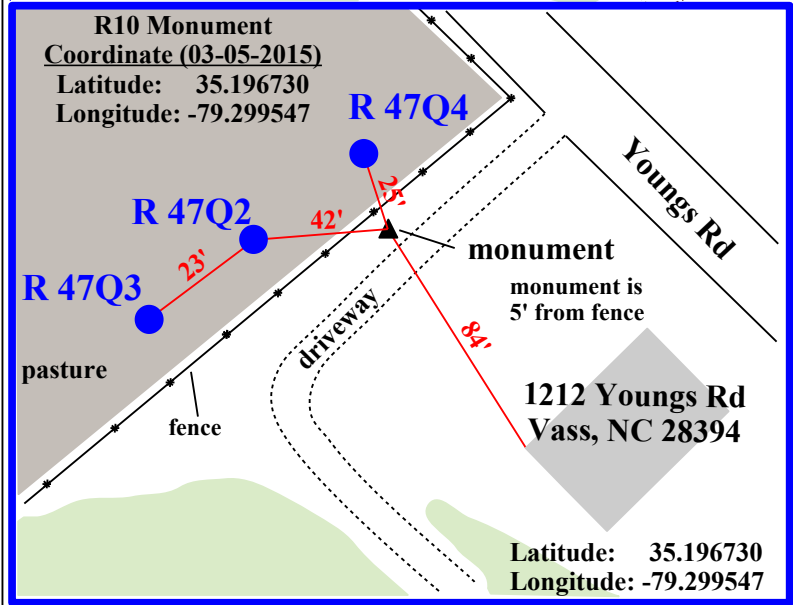

**Site Map**  
 North Carolina  
 Monitoring Well Network  
 Hog Island Site, R 47Q  
 Hog Island, east-northeast of  
 Southern Pines, Moore County, NC

**NOTE:** This map is for informational purposes only. It does not authorize any party to enter onto any lands depicted herein.

**Hog Island  
 Monitoring  
 Station  
 (3 wells)**

200 ft