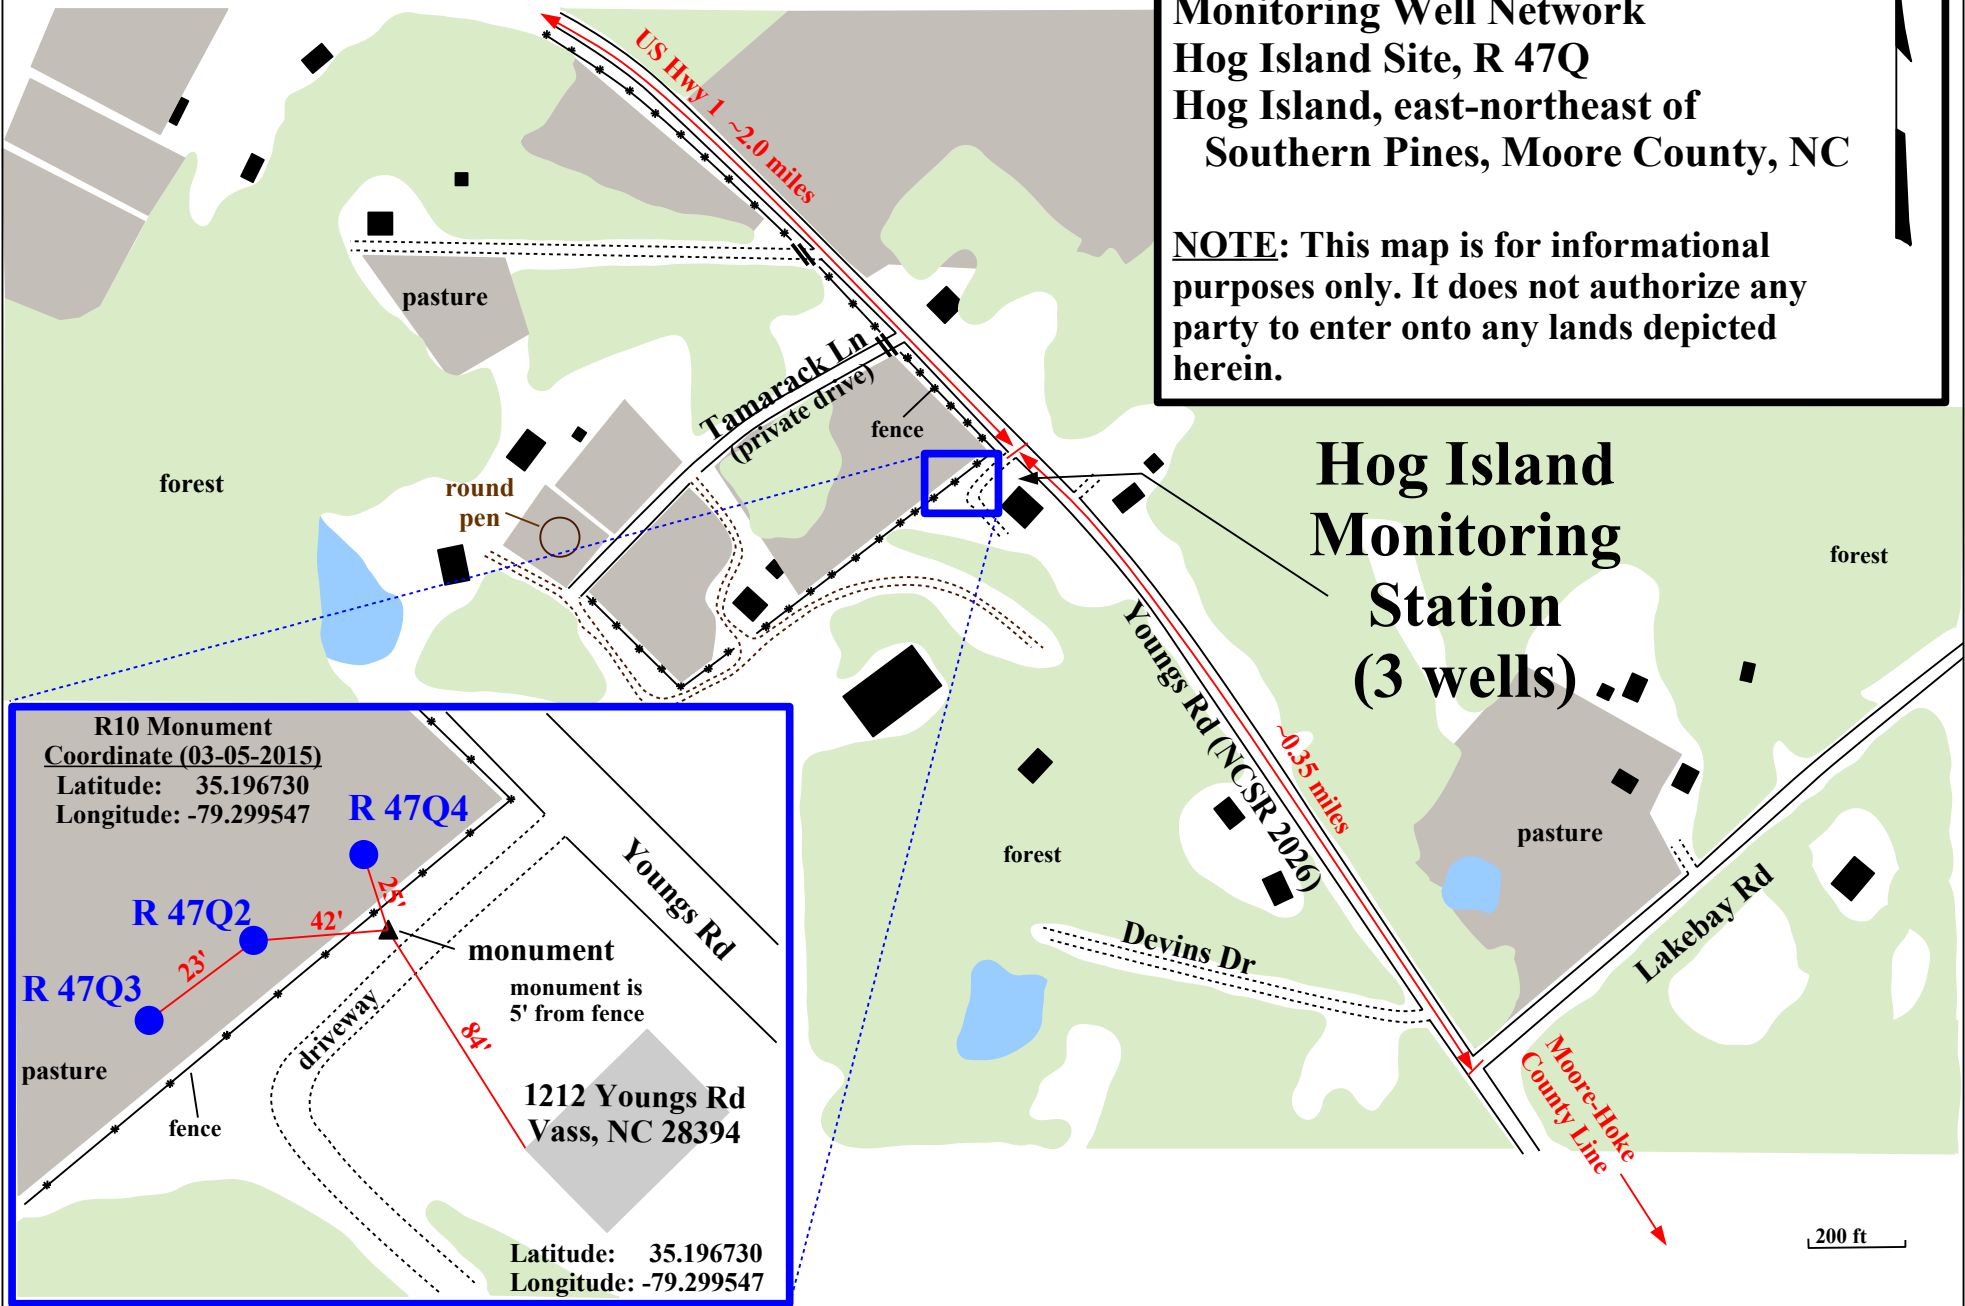

**Site Map**  
 North Carolina  
 Monitoring Well Network  
 Hog Island Site, R 47Q  
 Hog Island, east-northeast of  
 Southern Pines, Moore County, NC

**NOTE:** This map is for informational purposes only. It does not authorize any party to enter onto any lands depicted herein.

**Hog Island  
 Monitoring  
 Station  
 (3 wells)**

200 ft